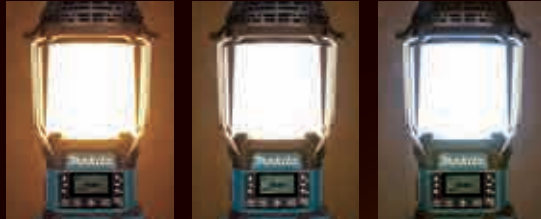

photo: MR009G

photo: DMR056

Cordless Radio with Lantern

**MR009G**Bluetooth **dob+** **XPT**

Lantern 20 LEDs	Light tone and color Daylight white
Flashlight 1 LEDs	Neutral white
	Warm white

**DMR056**Bluetooth **dob+** **XPT**

Lantern 20 LEDs	Light tone and color Daylight white
Flashlight 1 LEDs	Neutral white
	Warm white

**DMR055****XPT**

Lantern 20 LEDs	Light tone and color Warm white
---------------------------	---

Continuous run time (approx) On a single full battery charge

Cordless Radio with Lantern that can be used at work, play, or anytime

Lantern with 3 light tone settings

MR009G / DMR056 only

Warm white

You will feel relaxed.
(about 2,500K)

Neutral white

(about 3,500K)

Daylight white