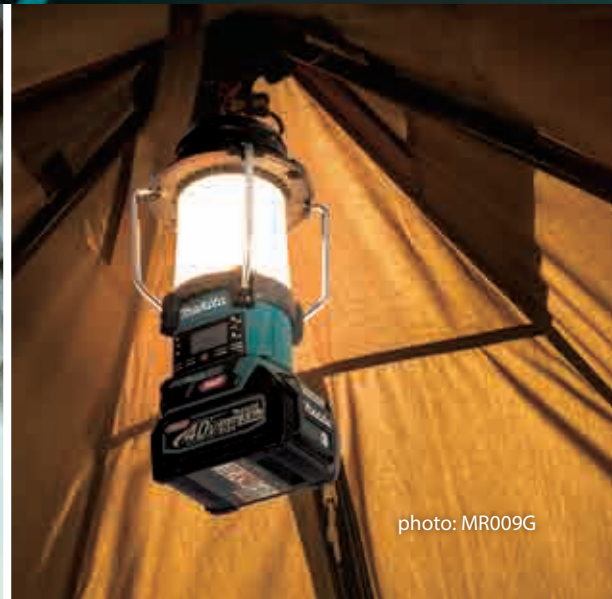

- Lantern
20 LEDs
- Flashlight
1 LEDs

- Light tone and color
Daylight white
- Neutral white**
- Warm white**

18V
LITHIUM-ION

DMR056

- Lantern
20 LEDs
- Flashlight
1 LEDs

- Light tone and color
Daylight white
- Neutral white**
- Warm white**

18V
LITHIUM-ION

DMR055

- Lantern
20 LEDs

- Light tone and color
Warm white

▲ MR009G / DMR056

▲ MR009G / DMR056

XGT**40V^{Li-ION}**
max**18V**
LITHIUM-ION

photo: MR009G

photo: MR009G

photo: DMR056

Cordless Radio with Lantern

**MR009G**Bluetooth **dob+** **XPT**

Lantern 20 LEDs	Light tone and color Daylight white
Flashlight 1 LEDs	Neutral white
	Warm white

**DMR056**Bluetooth **dob+** **XPT**